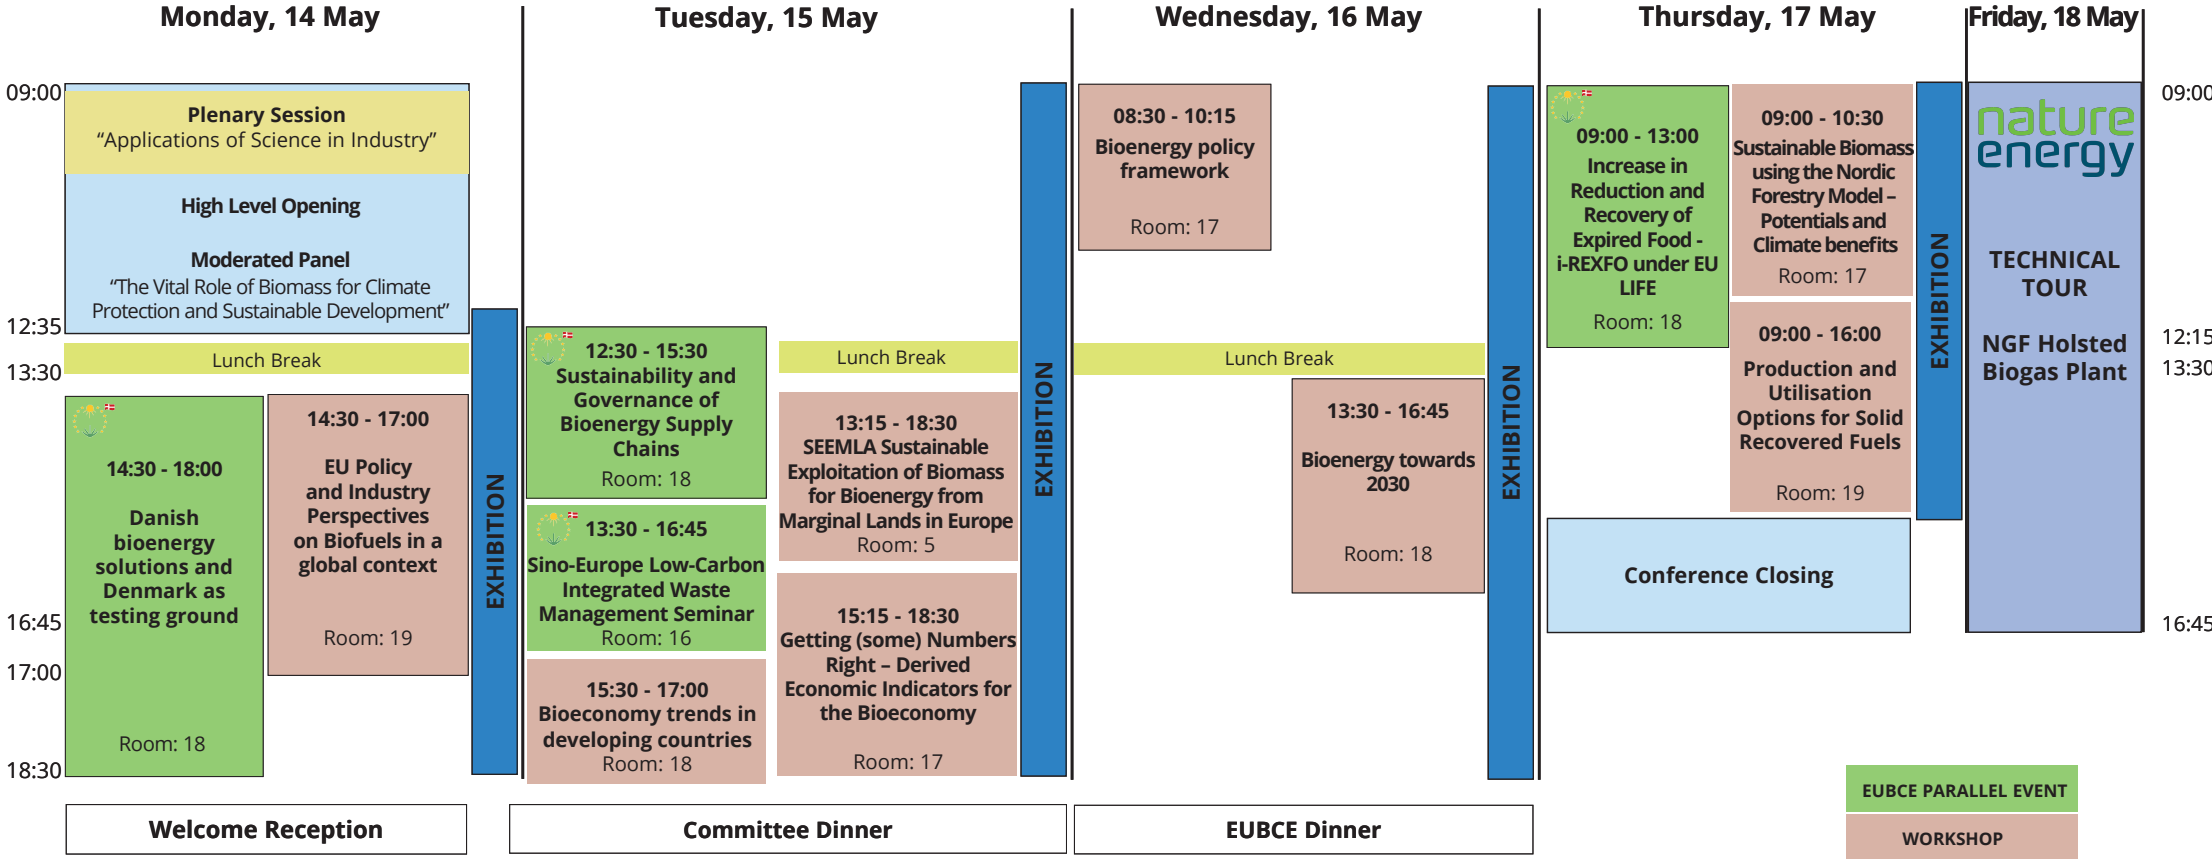

PARALLEL EVENTS / WORKSHOPS

EXHIBITION

EXHIBITION

EXHIBITION

EXHIBITION

09:00
12:35
13:30
16:45
17:00
18:30

09:00
12:15
13:30
16:45